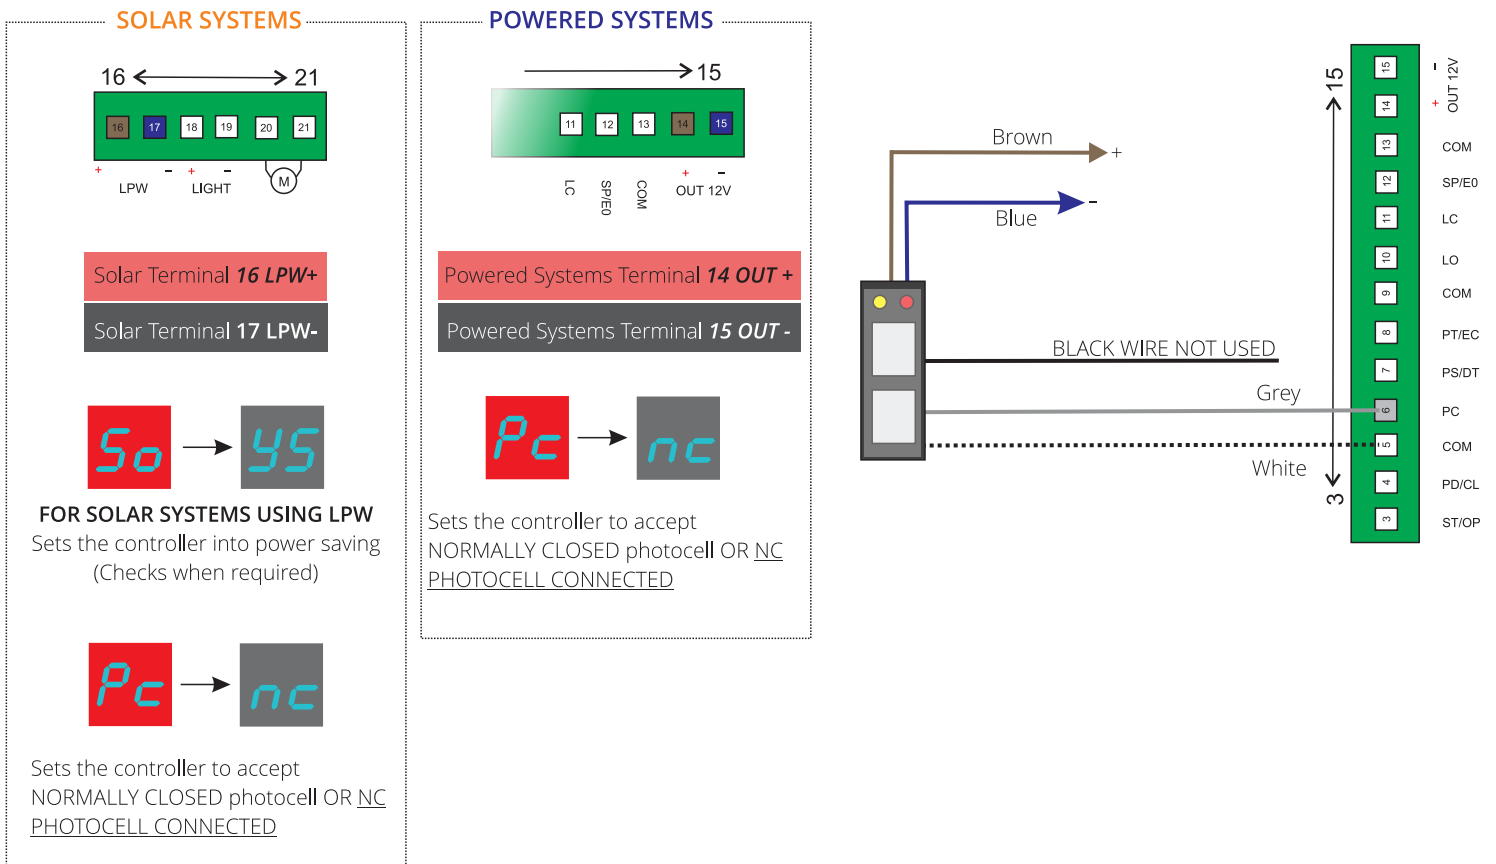

Specifications

Voltage: 12-240V DC / 24-240V AC
Relay Output: NO/NC (2A)
Range: 11M Max (-40% Adverse Conditions)
IP Rating: 66
Operating Temperature: -12°C to 55°C

Assembly Example

Dimensions

Installation Height

Wiring and LED's

Swing Gate Placement

Sliding Gate Placement

Premier SW24 Swing Gate Control Board Connection

Titan 2410 Premier SL24 Sliding Gate Control Board Connection

Titan 1000 Premier SL240AC Sliding Gate Control Board Connection