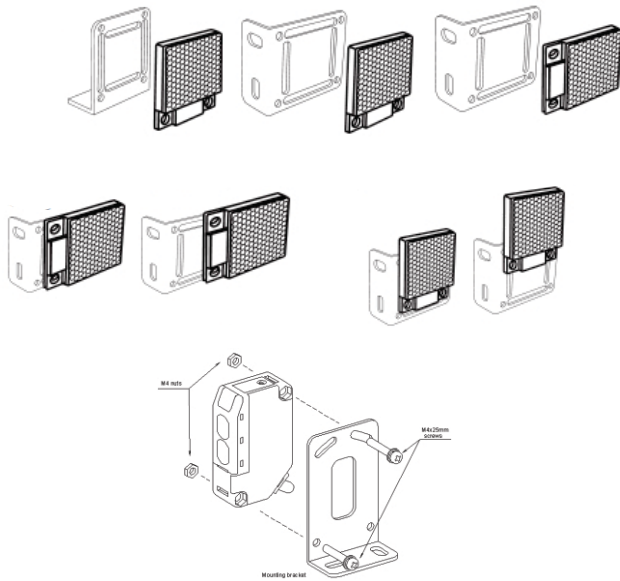

Specifications

Voltage: 12-240V DC / 24-240V AC
Relay Output: NO/NC (2A)
Range: 11M Max (-40% Adverse Conditions)
IP Rating: 66
Operating Temperature: -12°C to 55°C

Assembly Example

Dimensions

Installation Height

Wiring and LED's

Swing Gate Placement

Sliding Gate Placement

Premier SW24 Swing Gate Control Board Connection

Titan 2410 Premier SL24 Sliding Gate Control Board Connection

Titan 1000 Premier SL240AC Sliding Gate Control Board Connection