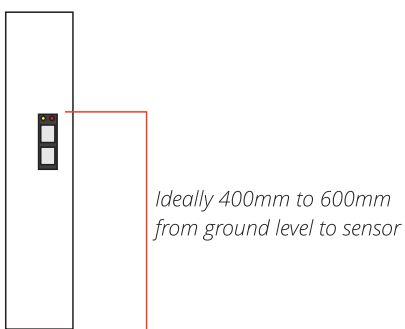

Specifications

Voltage: 12-240V DC / 24-240V AC
Relay Output: NO/NC (2A)
Range: 11M Max (-40% Adverse Conditions)
IP Rating: 66
Operating Temperature: -12°C to 55°C

Assembly Example

Dimensions

Installation Height