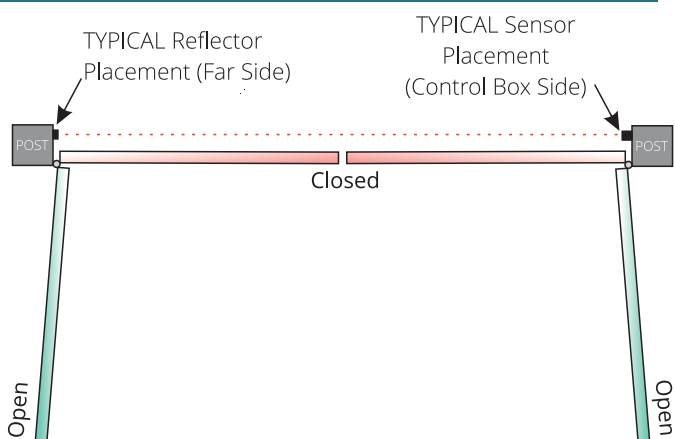

Specifications

Voltage: 12-240V DC / 24-240V AC
Relay Output: NO/NC (2A)
Range: 11M Max (-40% Adverse Conditions)
IP Rating: 66
Operating Temperature: -12°C to 55°C

Assembly Example

Dimensions

Installation Height

Wiring and LED's

Swing Gate Placement

Sliding Gate Placement

Premier SW24 Swing Gate Control Board Connection

Titan 2410 Premier SL24 Sliding Gate Control Board Connection

Titan 1000 Premier SL240AC Sliding Gate Control Board Connection