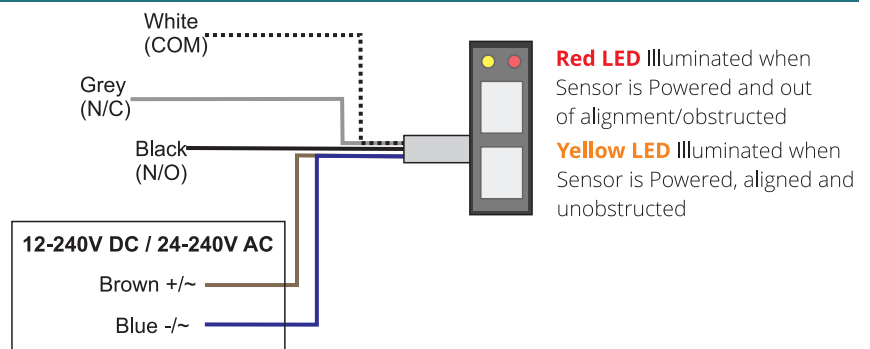

Wiring and LED's