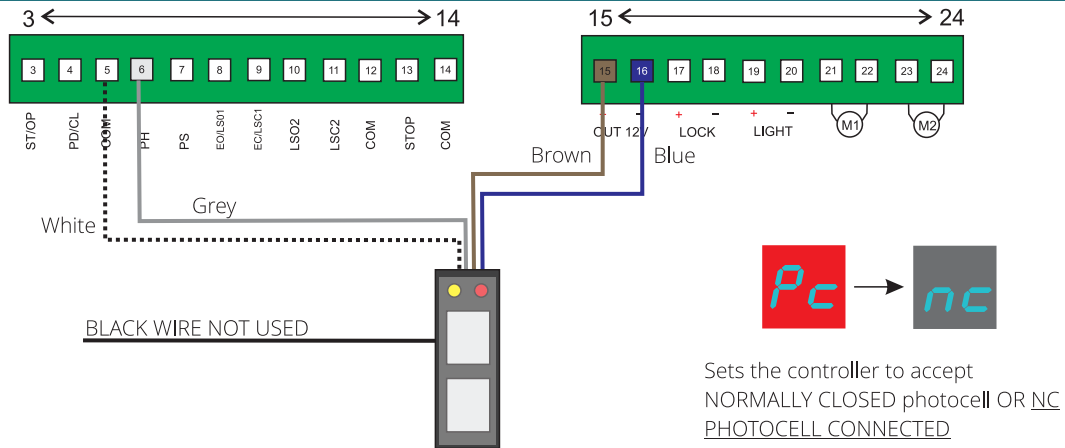

Wiring and LED's

Swing Gate Placement

Sliding Gate Placement

Premier SW24 Swing Gate Control Board Connection

Titan 2410 Premier SL24 Sliding Gate Control Board Connection

Titan 1000 Premier SL240AC Sliding Gate Control Board Connection