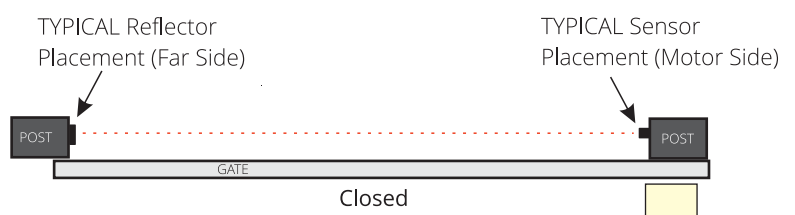

Specifications

Voltage: 12-240V DC / 24-240V AC
Relay Output: NO/NC (2A)
Range: 11M Max (-40% Adverse Conditions)
IP Rating: 66
Operating Temperature: -12°C to 55°C

Assembly Example

Dimensions

Installation Height

Wiring and LED's

Swing Gate Placement

Sliding Gate Placement

Premier SW24 Swing Gate Control Board Connection

Titan 2410 Premier SL24 Sliding Gate Control Board Connection

Titan 1000 Premier SL240AC Sliding Gate Control Board Connection