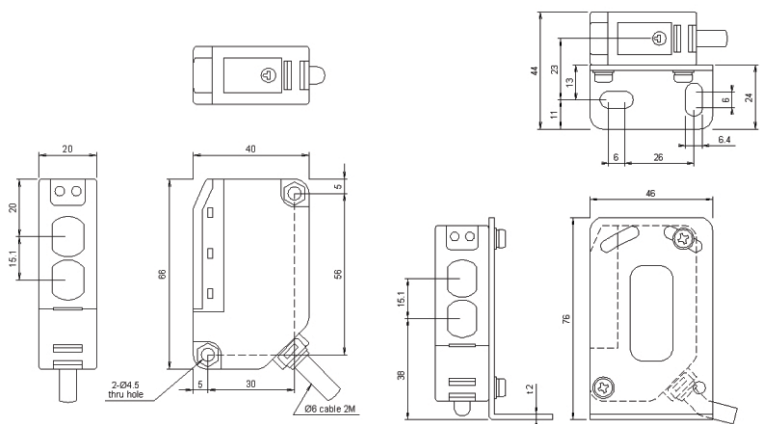

Specifications

Voltage: 12-240V DC / 24-240V AC
Relay Output: NO/NC (2A)
Range: 11M Max (-40% Adverse Conditions)
IP Rating: 66
Operating Temperature: -12°C to 55°C

Assembly Example

Dimensions

Installation Height

Wiring and LED's

Swing Gate Placement

Sliding Gate Placement

Premier SW24 Swing Gate Control Board Connection

Titan 2410 Premier SL24 Sliding Gate Control Board Connection

Titan 1000 Premier SL240AC Sliding Gate Control Board Connection