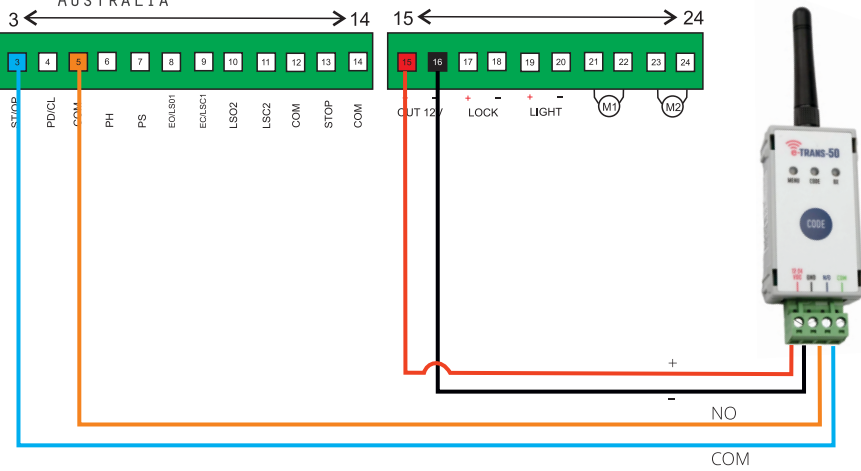

Premier SW24 Swing Gate Controller

Automation Systems AUSTRALIA

Set the systems operating logic to cd

Secure Complex Mode WITH Automatic Closing Adjust the Automatic Closing Timer in 5P menu

Ignores additional commands during opening, Can latch a timer circuit to hold the gate open, automatic closing by unlatching a timer (allows auto close timer countdown to begin), no other methods to close.

Premier SL24 Sliding Gate Controller

Automation Systems AUSTRALIA

Premier SL240AC Sliding Gate Controller

Automation Systems AUSTRALIA

ZLX24 (AXO) / Zn8 (BKV)

SENTRY Boom Gate Controller

Automation Systems
AUSTRALIA