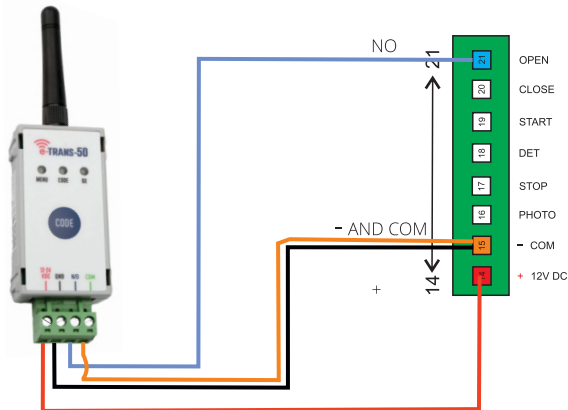

Premier SW24 Swing Gate Controller

Automation Systems AUSTRALIA

Set the systems operating logic to cd

Secure Complex Mode WITH Automatic Closing Adjust the Automatic Closing Timer in 5P menu

Ignores additional commands during opening, Can latch a timer circuit to hold the gate open, automatic closing by unlatching a timer (allows auto close timer countdown to begin), no other methods to close.

Premier SL24 Sliding Gate Controller

Automation Systems AUSTRALIA

Premier SL240AC Sliding Gate Controller

Automation Systems AUSTRALIA

ZLX24 (AXO) / Zn8 (BKV)