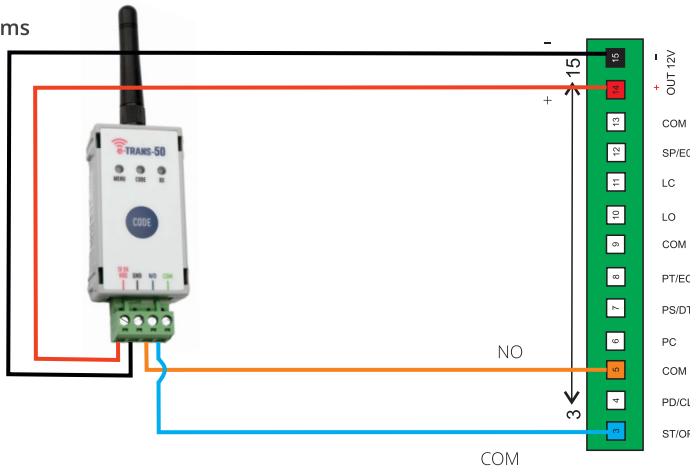

Premier SL24 Sliding Gate Controller

Automation Systems AUSTRALIA

Premier SL240AC Sliding Gate Controller

Automation Systems AUSTRALIA