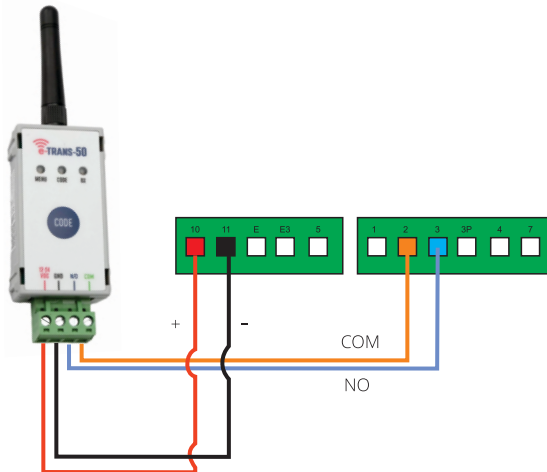

Premier SW24 Swing Gate Controller

Automation Systems AUSTRALIA

Set the systems operating logic to cd

Secure Complex Mode WITH Automatic Closing Adjust the Automatic Closing Timer in 5P menu

Ignores additional commands during opening, Can latch a timer circuit to hold the gate open, automatic closing by unlatching a timer (allows auto close timer countdown to begin), no other methods to close.

Premier SL24 Sliding Gate Controller

Automation Systems AUSTRALIA

Premier SL240AC Sliding Gate Controller

Automation Systems AUSTRALIA

ZLX24 (AXO) / Zn8 (BKV)

SENTRY Boom Gate Controller

Automation Systems
AUSTRALIA